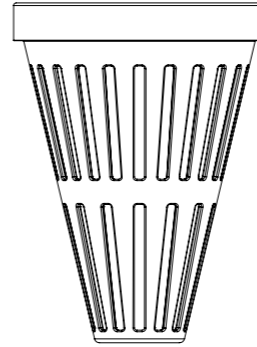

V
E
G
G
A

functionality and parts

AKADEMIA
SZTUK
PIĘKNYCH
W GDAŃSKU

<http://www.marinamellado.com/vegga-4/>

Is an automatic hydroponic irrigation system which allows you to harvest your own plants at home in a very smart and interactive way.

V
E
G
G
^

PARTS

Inner pot

Outer pot

Top cover

Tank cover

Bottom part

Part union

Part division

INNER POT

OUTER POT

PART DIVISION

TOP COVER

PART UNION

TANK COVER

water tank

BOTTOM PART

V
E
G
G
^