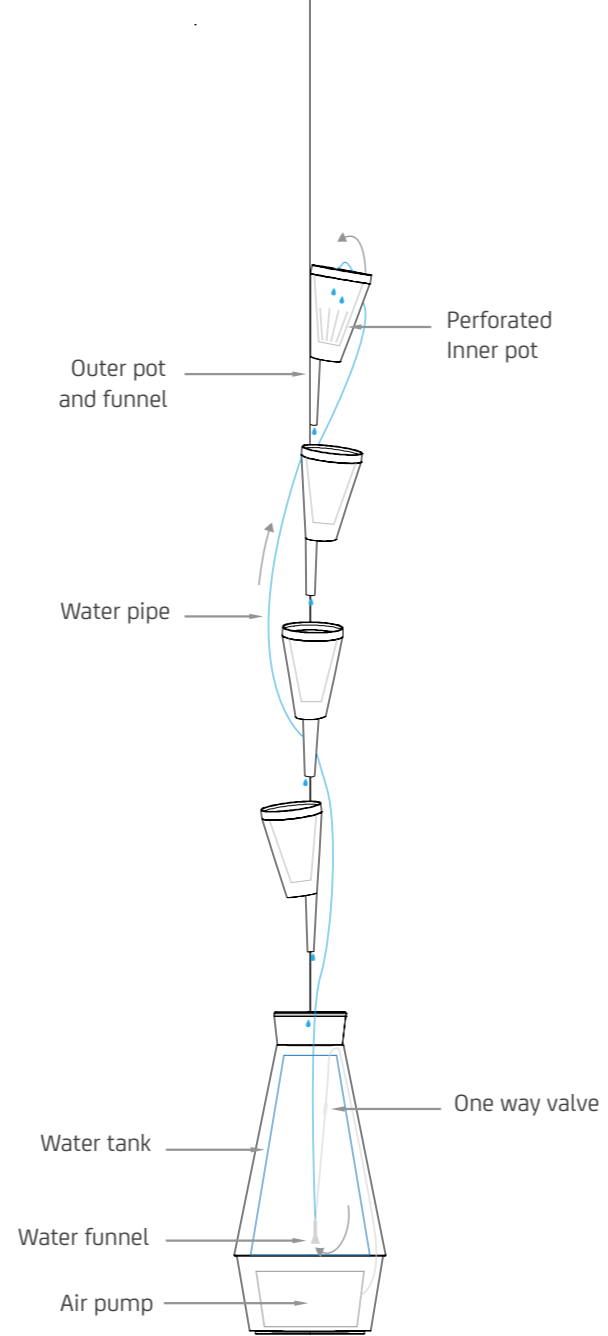

V
E
G
G
A

functionality and parts

AKADEMIA
SZTUK
PIĘKNYCH
W GDAŃSKU

<http://www.marinamellado.com/vegga-4/>

Is an automatic hydroponic irrigation system which allows you to harvest your own plants at home in a very smart and interactive way.

V
E
G
G
^

PARTS

Inner pot

Outer pot

Top cover

Tank cover

Bottom part

Part union

Part division

INNER POT

OUTER POT

PART DIVISION

TOP COVER

PART UNION

TANK COVER

water tank

BOTTOM PART

V
E
G
G
^